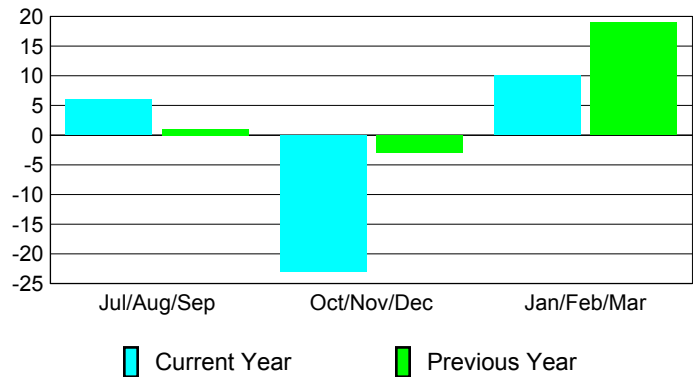

Club Results 2008-2009

Goal, New, Dropped, Gain/Loss

MEMBERSHIP

Membership Results 2008-2009

Membership 2007-2008

Month	Net Memb Goal	Actual New Memb	Actual Dropped Memb	Gain/Loss of Memb	Gain/Loss of Memb
Jul/Aug/Sep	5	16	-10	6	1
Oct/Nov/Dec	5	10	-33	-23	-3
Jan/Feb/Mar	5	21	-11	10	19
Totals	15	47	-54	-7	17

Membership Results 2008-2009

Goal, New, Dropped, Gain/Loss

Comparison of Club Gain/Loss

Current Year Compared to the Previous Year

Comparison of Membership Gain/Loss

Current Year Compared to the Previous Year

YTD Status Quo Clubs 2008-2009

Status Quo Clubs Compared to Status Quo Members

Gender Comparison 2008-2009